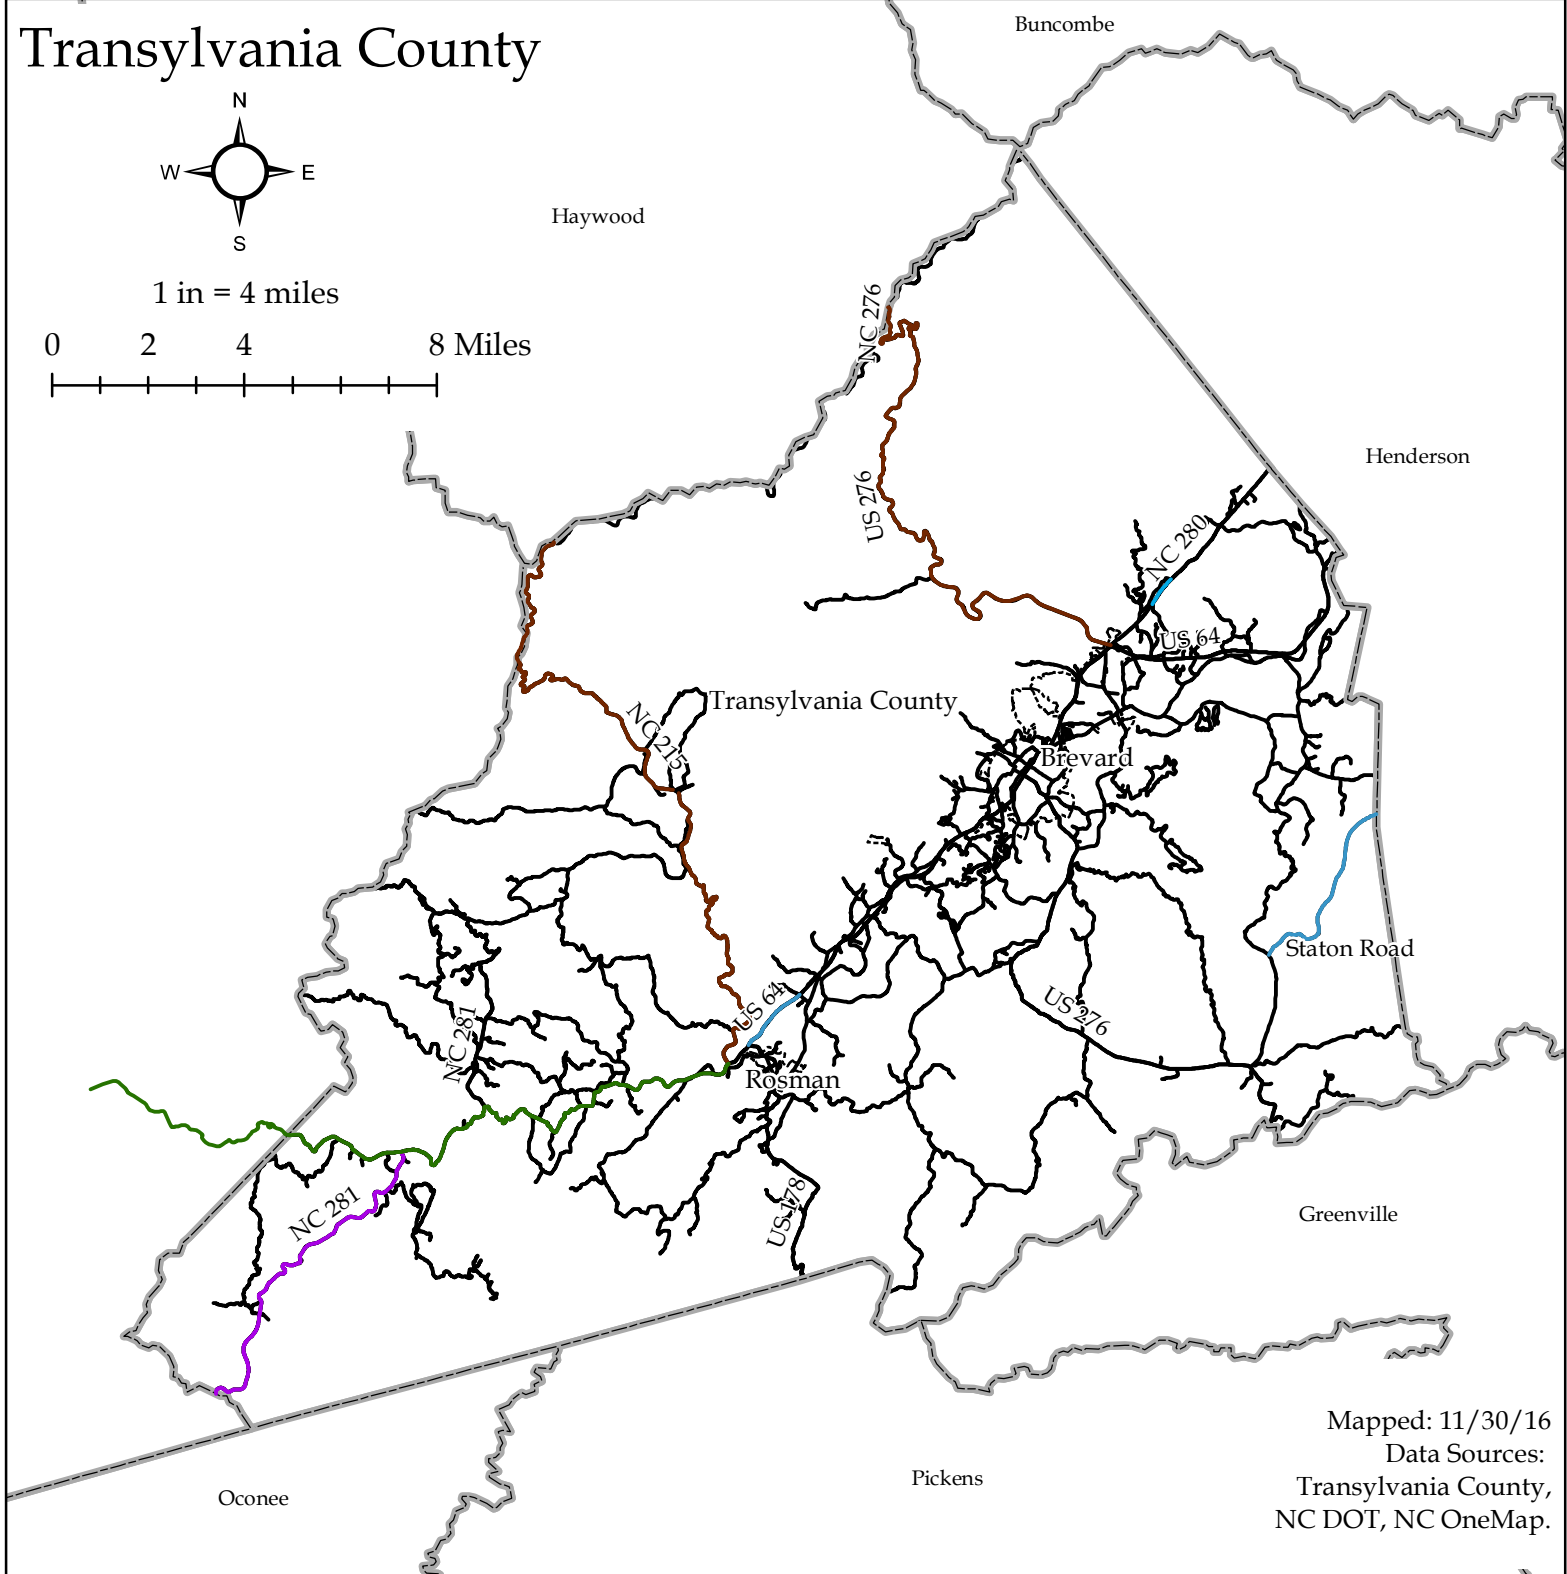

Transylvania County

1 in = 4 miles

Mapped: 11/30/16
 Data Sources:
 Transylvania County,
 NC DOT, NC OneMap.

Legend

- County Boundary
- Municipal Boundaries
- State Maintained Roads
- Waterfall Byway Scenic Byway and NC 281 Scenic Corridor
- Whitewater Way Scenic Byway and Toxaway Falls Scenic Corridor
- Forest Heritage Scenic Byway and US 276 Scenic Corridor
- Staton Road Scenic Corridor
- NC 280 Scenic Corridor
- US 64 New Cut Scenic Corridor
- Forest Heritage Scenic Byway and NC 215 Scenic Corridor