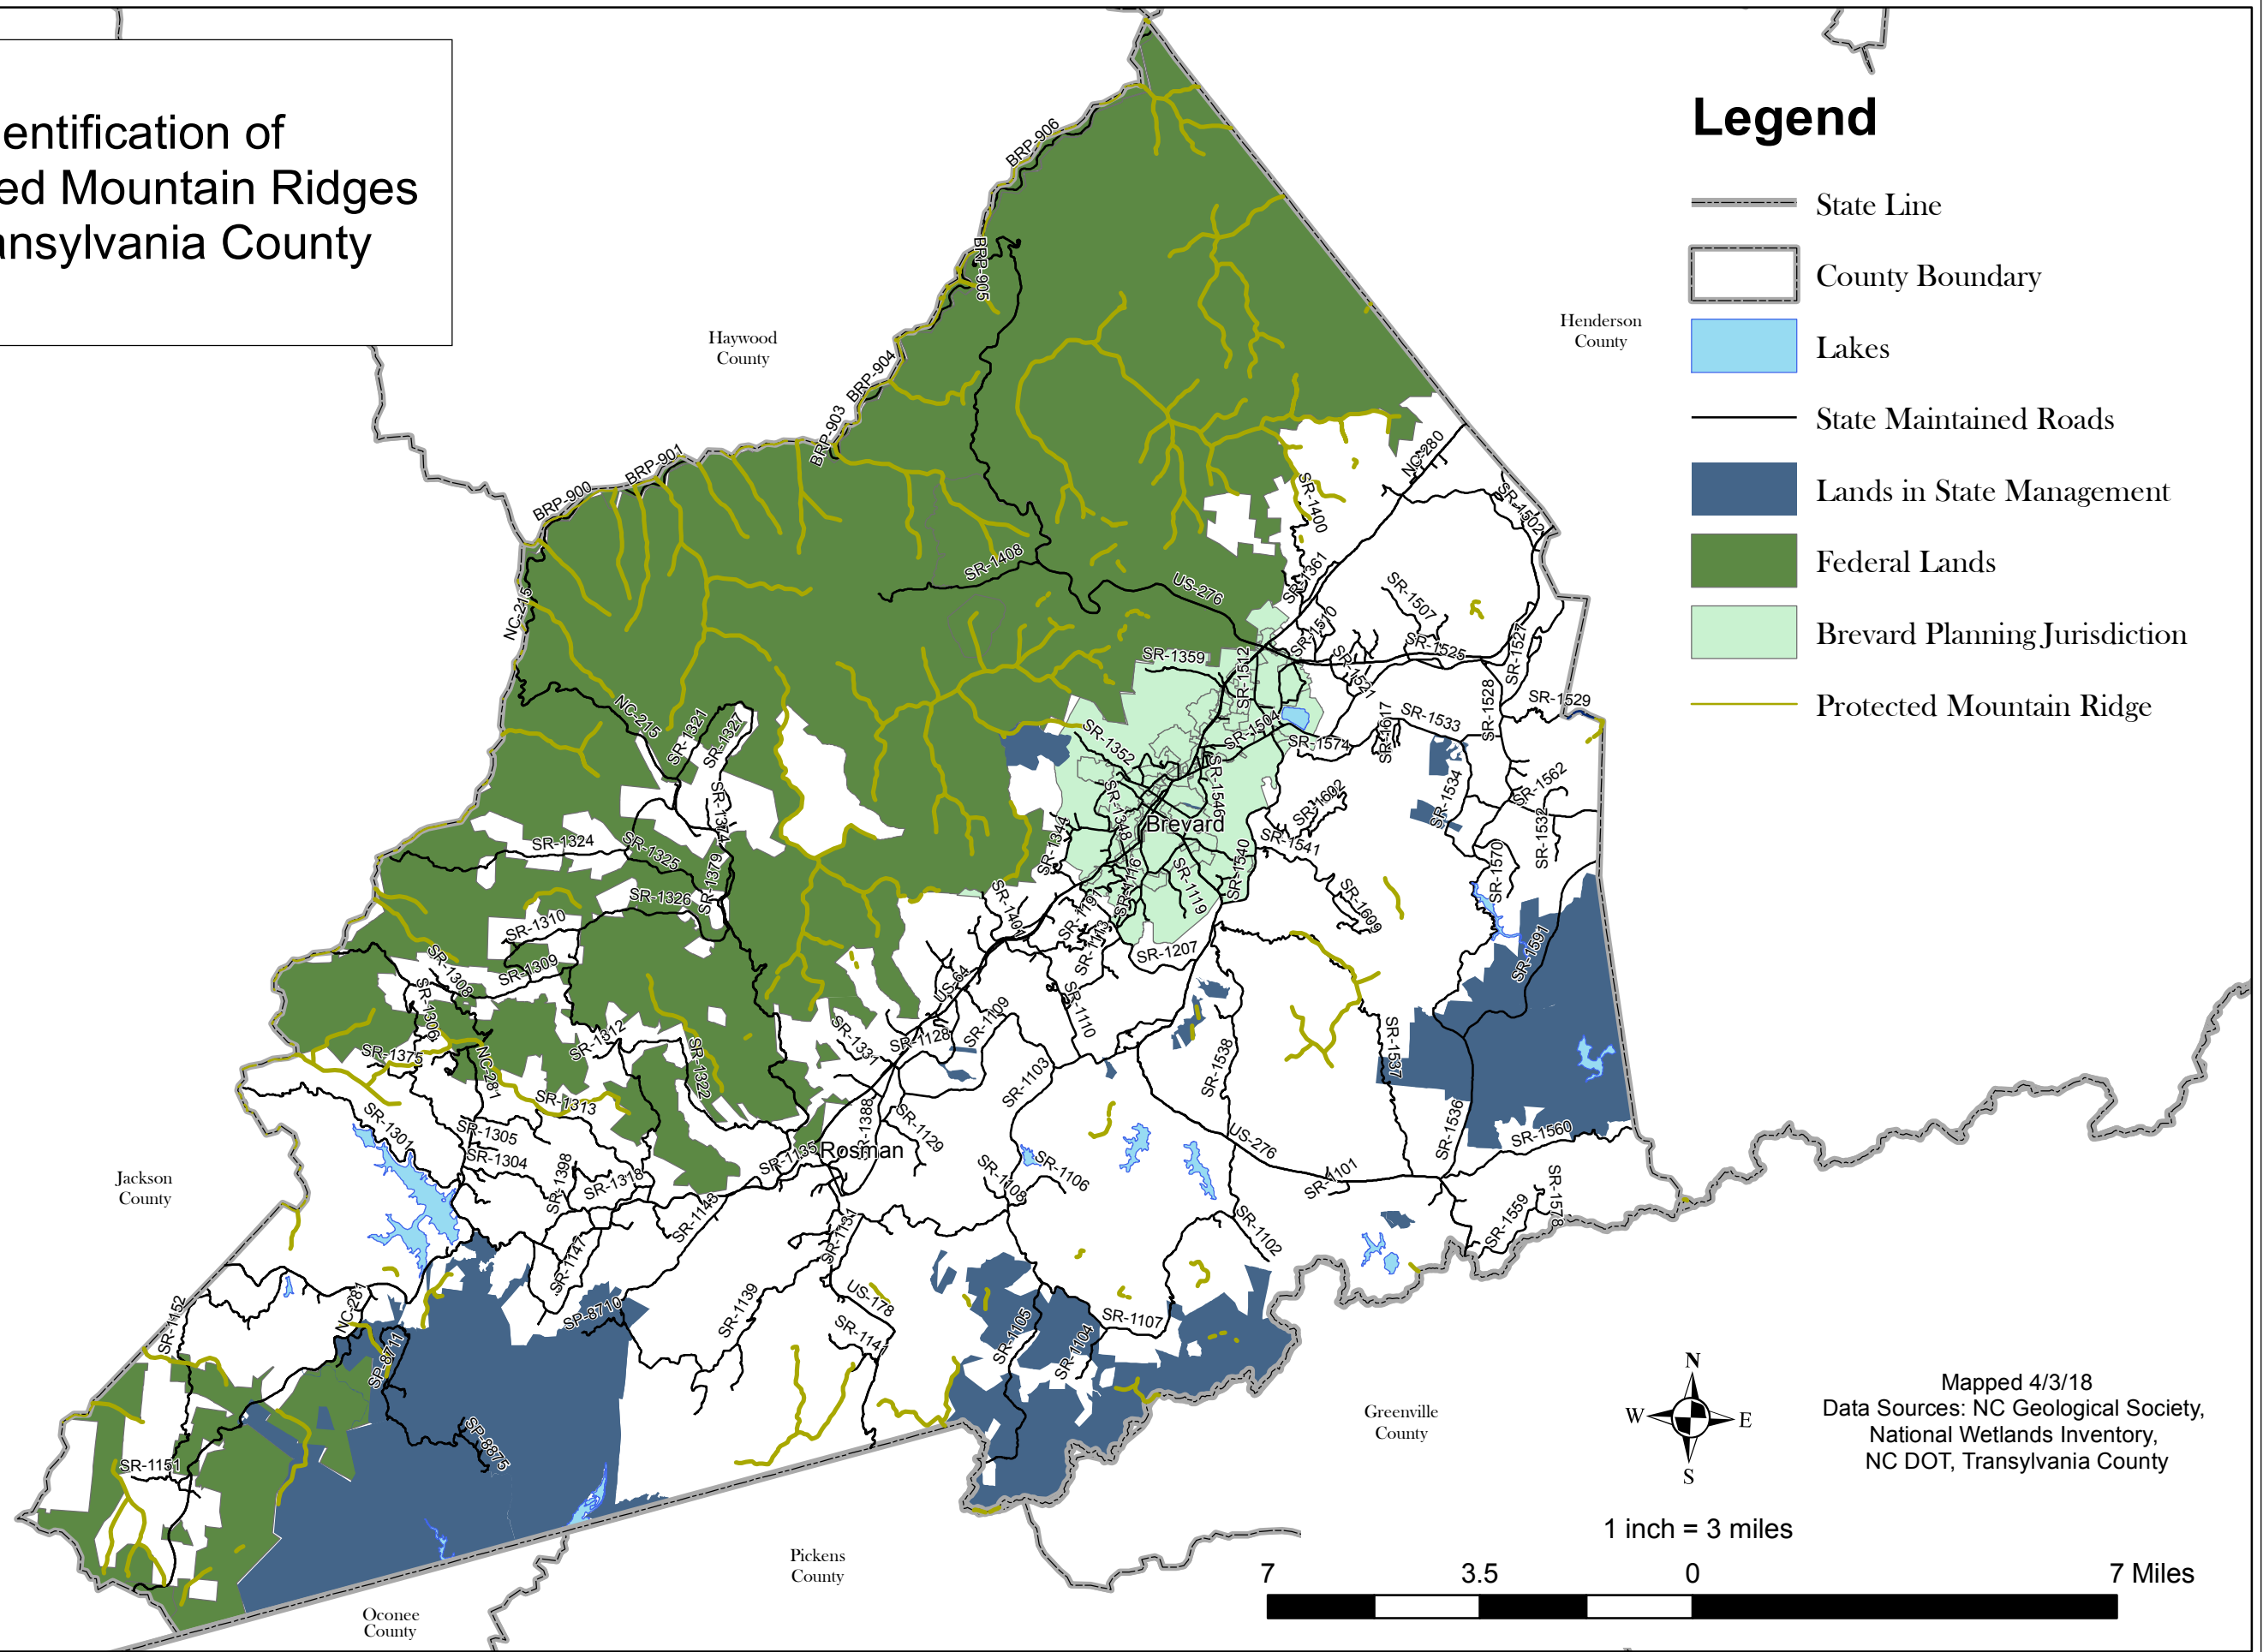

# Identification of Protected Mountain Ridges in Transylvania County

## Legend

-  State Line
-  County Boundary
-  Lakes
-  State Maintained Roads
-  Lands in State Management
-  Federal Lands
-  Brevard Planning Jurisdiction
-  Protected Mountain Ridge

Mapped 4/3/18  
 Data Sources: NC Geological Society,  
 National Wetlands Inventory,  
 NC DOT, Transylvania County