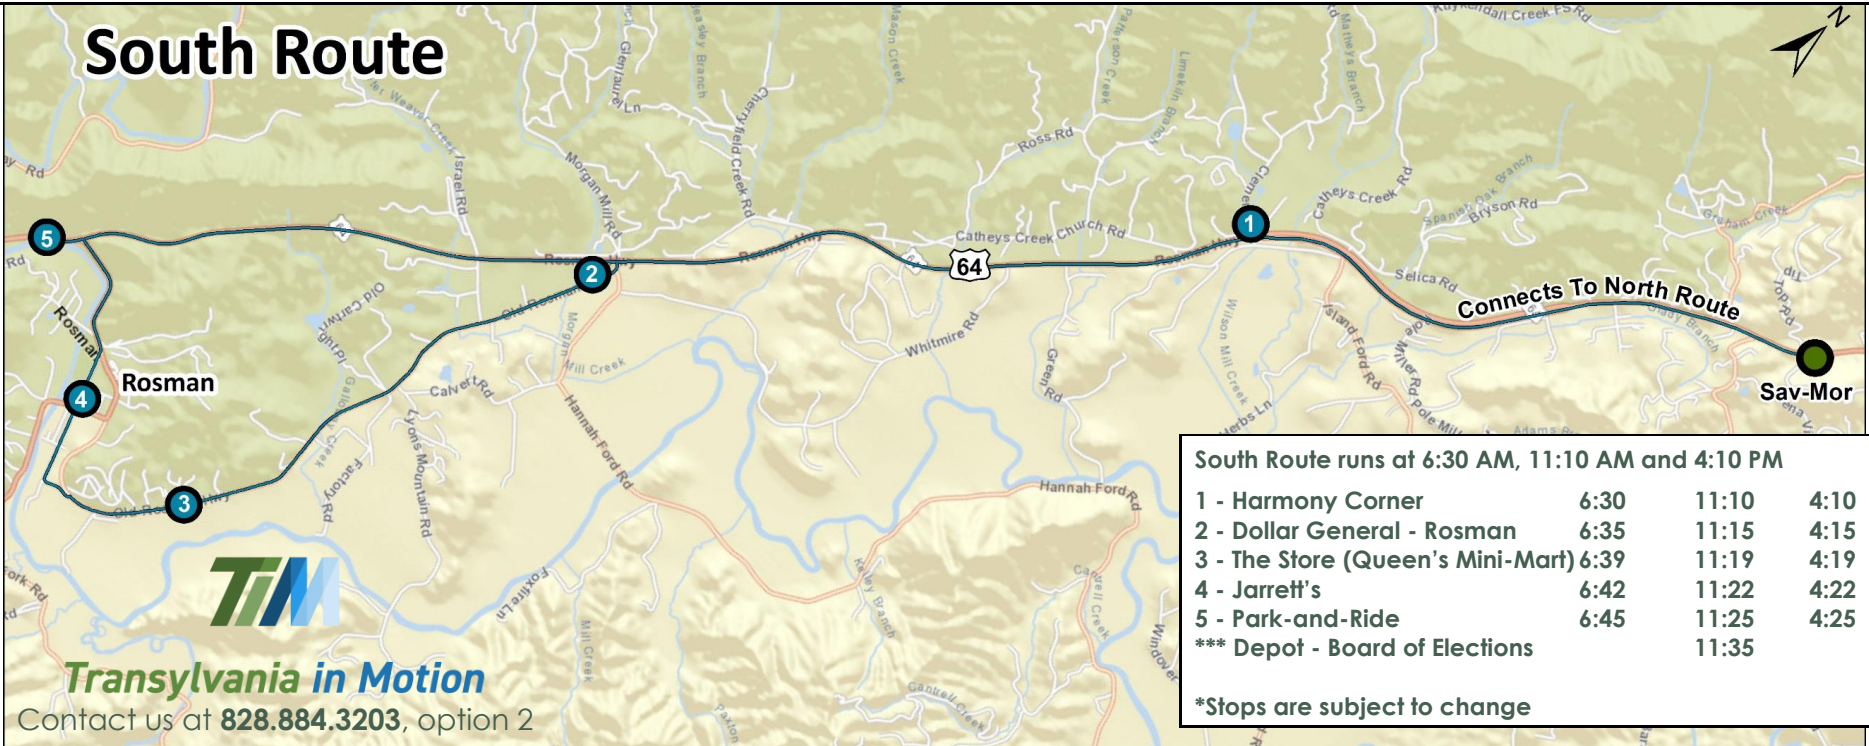

North Route begins at 7:00 AM and runs on the hour except at 11:10 AM and 4:10 PM

1 - Sav-Mor	:00	6 - BRCC	:14	11 - Messino Cancer Centers/	:39	20 - WCCA	:52
2 - County Gov Campus	:04	7 - Cedar Hill Apt	:18	Pardee Urgent Care	:29	21 - Pine Crest/ Hillview Apt	:54
3 - Johnson St/ E Main St	:06	8 - Transylvania Reg Hospital	:21	12 - Forest Gate Shopping Ctr	:31	22 - Sharing House	:57
4 - E French Broad St	:08	9 - Grocery Outlet	:24	13 - Lowe's	:34		
5 - Ingles	:11	10 - Dollar General - PF	:28	14 - Sports Complex	:36		
				15 - TVS	:39		
				16 - Broad River Terr Apt	:41		
				17 - Walgreen's	:43		
				18 - Food Lion	:47		
				19 - England St/ W Main St	:49		

\*Stops are subject to change

South Route runs at 6:30 AM, 11:10 AM and 4:10 PM

1 - Harmony Corner	6:30	11:10	4:10
2 - Dollar General - Rosman	6:35	11:15	4:15
3 - The Store (Queen's Mini-Mart)	6:39	11:19	4:19
4 - Jarrett's	6:42	11:22	4:22
5 - Park-and-Ride	6:45	11:25	4:25
*** Depot - Board of Elections		11:35	

\*Stops are subject to change

**Transylvania in Motion**  
Contact us at 828.884.3203, option 2