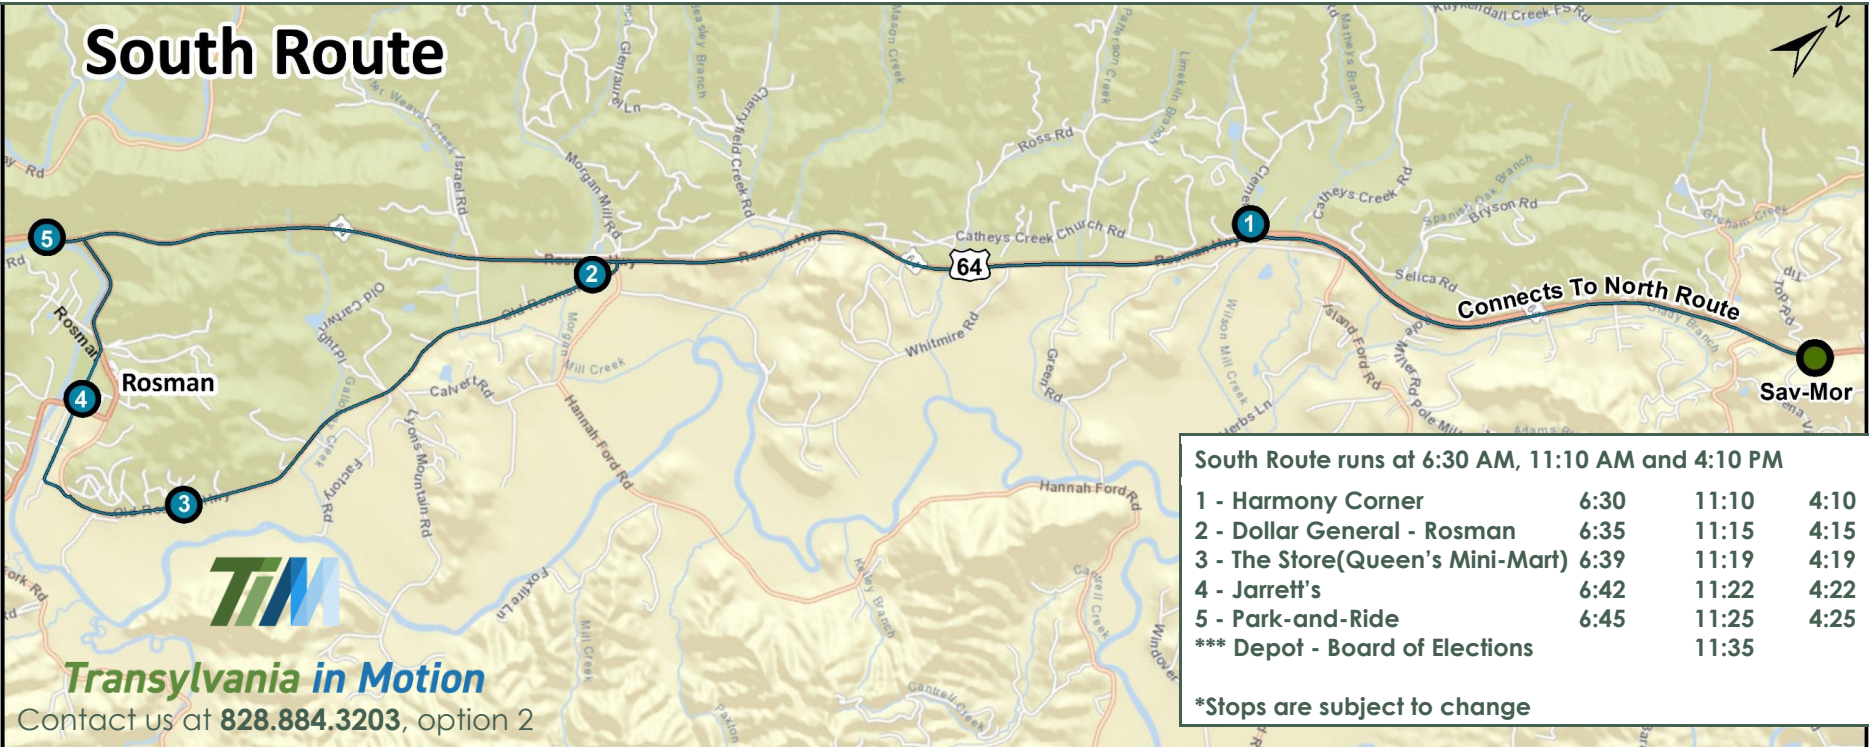

North Route begins at 7:00 AM and runs on the hour except at 11:10 AM and 4:10 PM

1 - Sav-Mor	:00	6 - BRCC	:14	10 - Dollar General - PF	:28	14 - Sports Complex	:36	19 - England St/ W Main St	:49
2 - County Gov Campus	:04	7 - Cedar Hill Apt	:18	11 - Sycamore Cycles	:29	15 - TVS	:39	20 - WCCA	:52
3 - Johnson St/ E Main St	:06	8 - Transylvania Reg Hospital	:21	12 - Forest Gate Shopping Ctr	:31	16 - Broad River Terr Apt	:41	21 - Pine Crest/ Hillview Apt	:54
4 - E French Broad St	:08	9 - Grocery Outlet	:24	13 - Lowe's	:34	18 - Food Lion	:47	22 - Sharing House	:57

*Stops are subject to change

South Route runs at 6:30 AM, 11:10 AM and 4:10 PM

1 - Harmony Corner	6:30	11:10	4:10
2 - Dollar General - Rosman	6:35	11:15	4:15
3 - The Store(Queen's Mini-Mart)	6:39	11:19	4:19
4 - Jarrett's	6:42	11:22	4:22
5 - Park-and-Ride	6:45	11:25	4:25
*** Depot - Board of Elections		11:35	

*Stops are subject to change